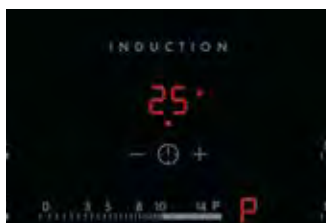

Precizní dotykové ovládání

Výkonový stupeň si můžete přizpůsobit okamžitě, jednoduše a přesně jedním dotykem.